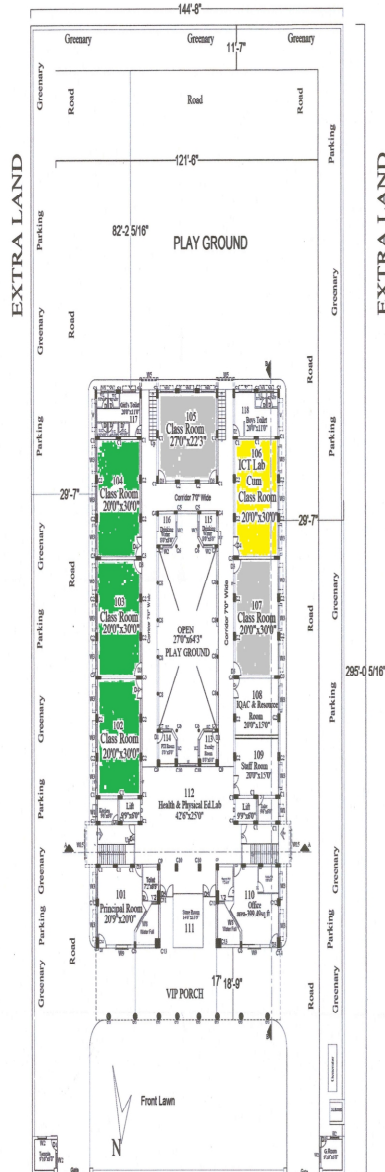

Existing Building Plan of Lzbra Girls College (Multidisciplinary and Teachers Edu. Programme ITEP) run by Shreenath Edu. Society Khasra No. 55,56,57,91/1 situated at Sydney Street, Road, Shivpura, Kota

BLOCK - B SHYAM NAGAR

Land Area Of Block B - 3982.13 Sqmt.
Land Area Of Block C - 1556.66 Sqmt.
Total Land Area - 5538.79 Sqmt.
Built up area Area (Block-B & Block-C)-4814.32 Sqmt+432.0 Sqmt.
Total Built up area Area - 5246.32 Sqmt.