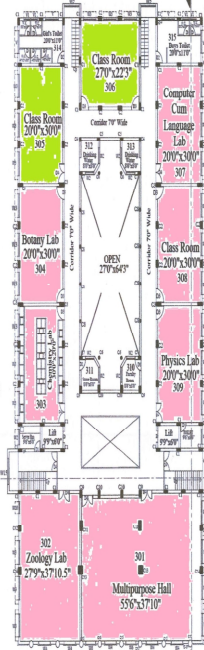

BLOCK - C

Principal
Lzbra Girls College
Kota

WITENDRA SHARMA
A-CLASS APPROVED B.L.T.
A-CLASS APPROVED K. M.S.M.

OWNER - SIREENATH EDUC. SOCIETY	
SUBMISSION DRAWINGS	
PROJECT	Lzbra Girls College, 31 Sydney Street, Barwathana Road, Shivpura, Kota (Raj.)
SCALE	

PRODUCED BY AN AUTODESK EDUCATIONAL PRODUCT

PRODUCED BY AN AUTODESK EDUCATIONAL PRODUCT