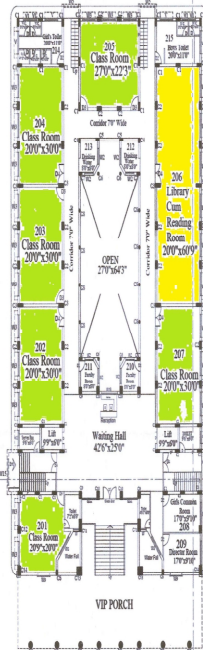

BLOCK - C

Principal
Lzbra Girls College
Kota

WITENDRA SHARMA
A-CLASS APPROVED B.L.T.
A-CLASS APPROVED K. M.S.M.

OWNER - SIREENATH EDUC. SOCIETY	
SUBMISSION DRAWINGS	
PROJECT	Lzbra Girls College, 31 Sydney Street, Barwathana Road, Shivpura, Kota (Raj.)
SCALE	

PRODUCED BY AN AUTODESK EDUCATIONAL PRODUCT

PRODUCED BY AN AUTODESK EDUCATIONAL PRODUCT