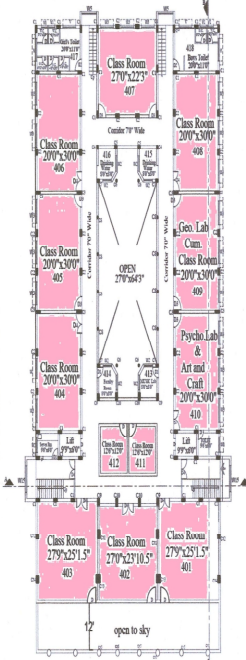

BLOCK - C

Principal
Lzbra Girls College
Kota

WITENDRA SHARMA
A-CLASS APPROVED B.L.T.
A-CLASS APPROVED K. M.S.M.

OWNER - SIREENATH EDUC. SOCIETY	
SUBMISSION DRAWINGS	
PROJECT	Lzbra Girls College, 31 Sydney Street, Barwathana Road, Shivpura, Kota (Raj.)
SCALE	

PRODUCED BY AN AUTODESK EDUCATIONAL PRODUCT

PRODUCED BY AN AUTODESK EDUCATIONAL PRODUCT