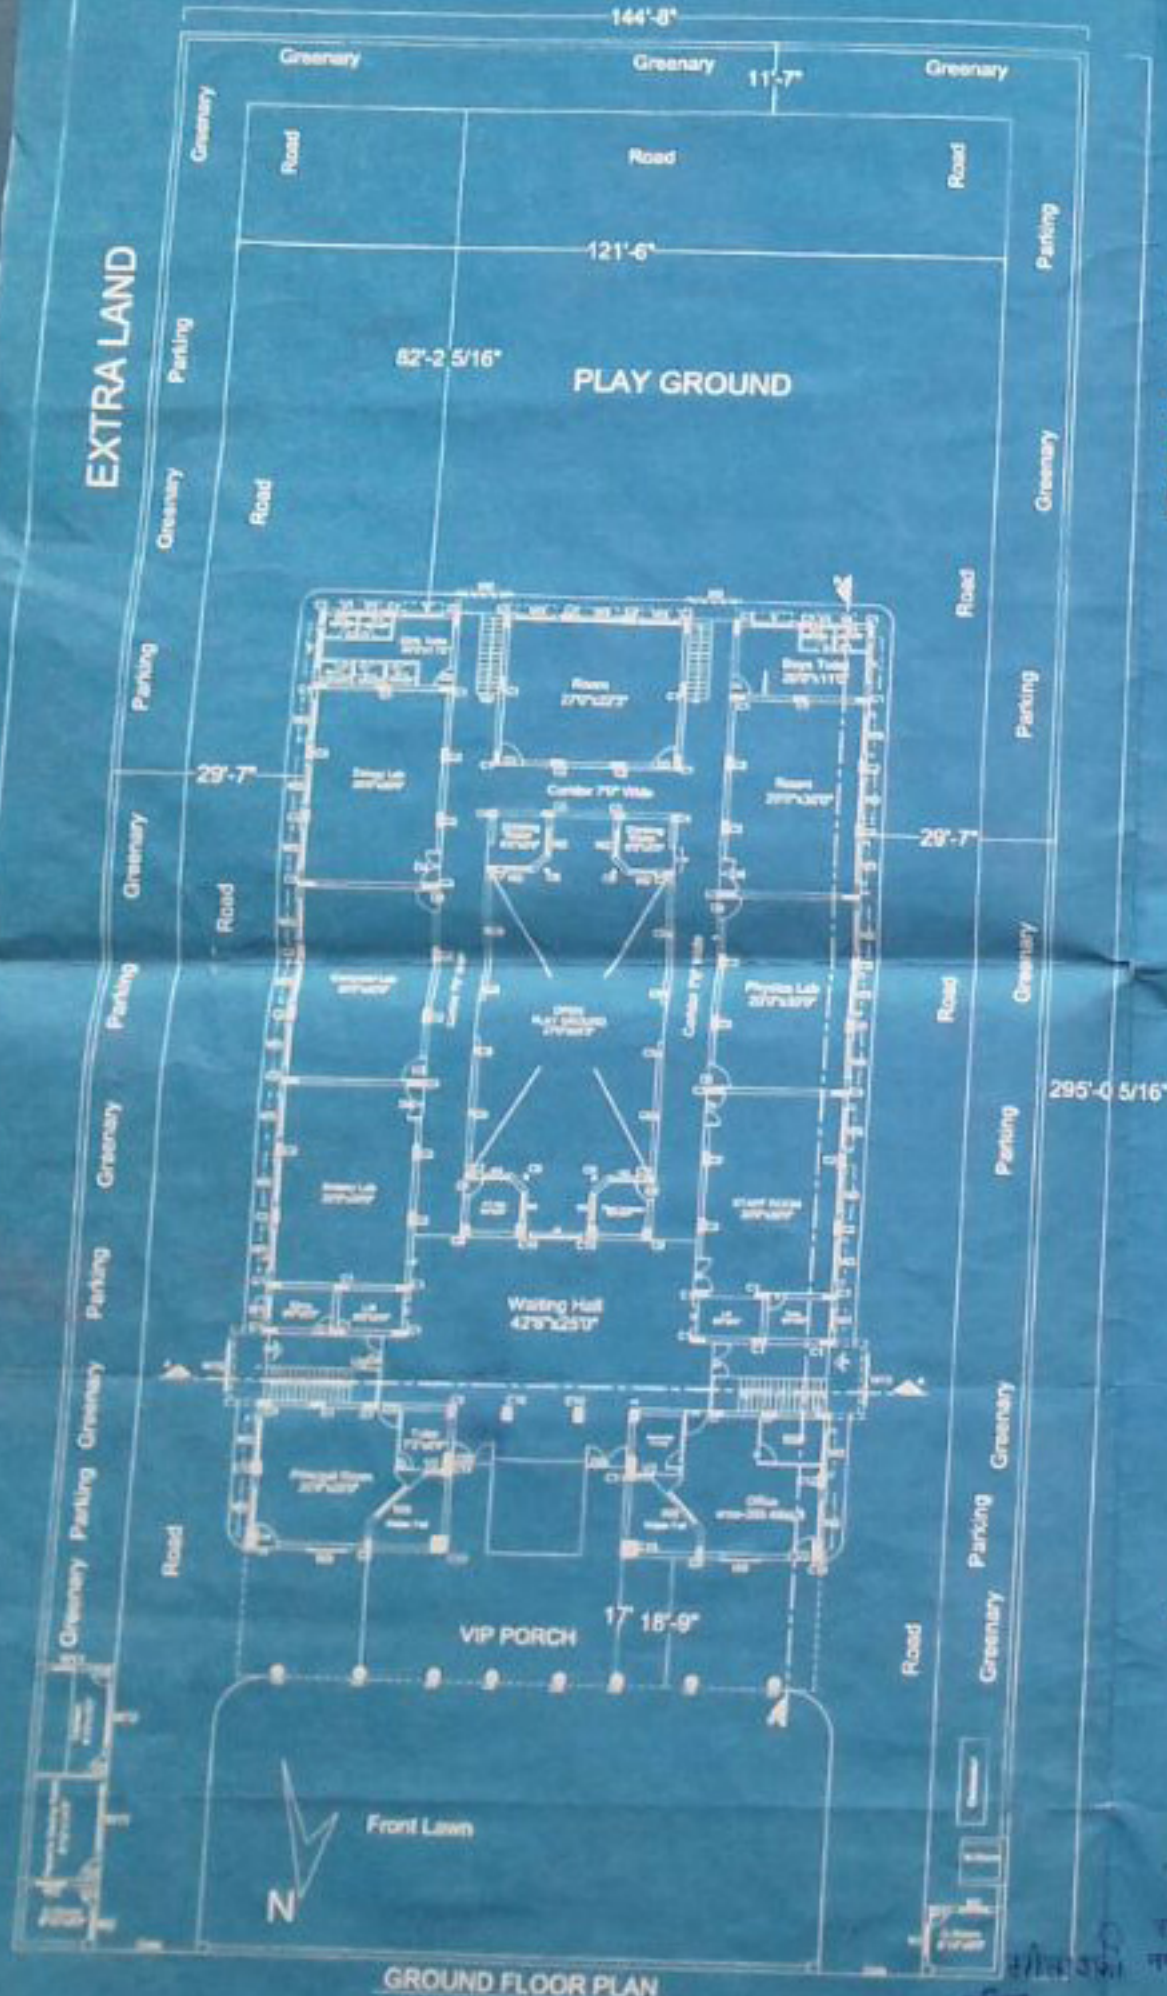

Existing Building Plan of Lzebra Girls College Course B.Sc ,B.A. run by Shreenath Edu. Society khasra. 55,56,91/1 situated at Rawat bhata Road Shivpura Kota

SHYAM NAGAR

GROUND FLOOR PLAN

EXTRA LAND

WEST ELEVATION

SECTION A-B

SECTION A-C

FIRST FLOOR PLAN

SECOND FLOOR PLAN

Principal
Lzebra Girls College, Kota
Main Street Shivpura, Kota

Total Land Area - 3983 Sqm.
Total Built up area Area - 3289.13 Sqmt.

ARCHITECT SIGNATURE & STAMP
COMPETENTIVE AUTHORITY SIGNATURE & STAMP
SOCIETY SIGNATURE & STAMP