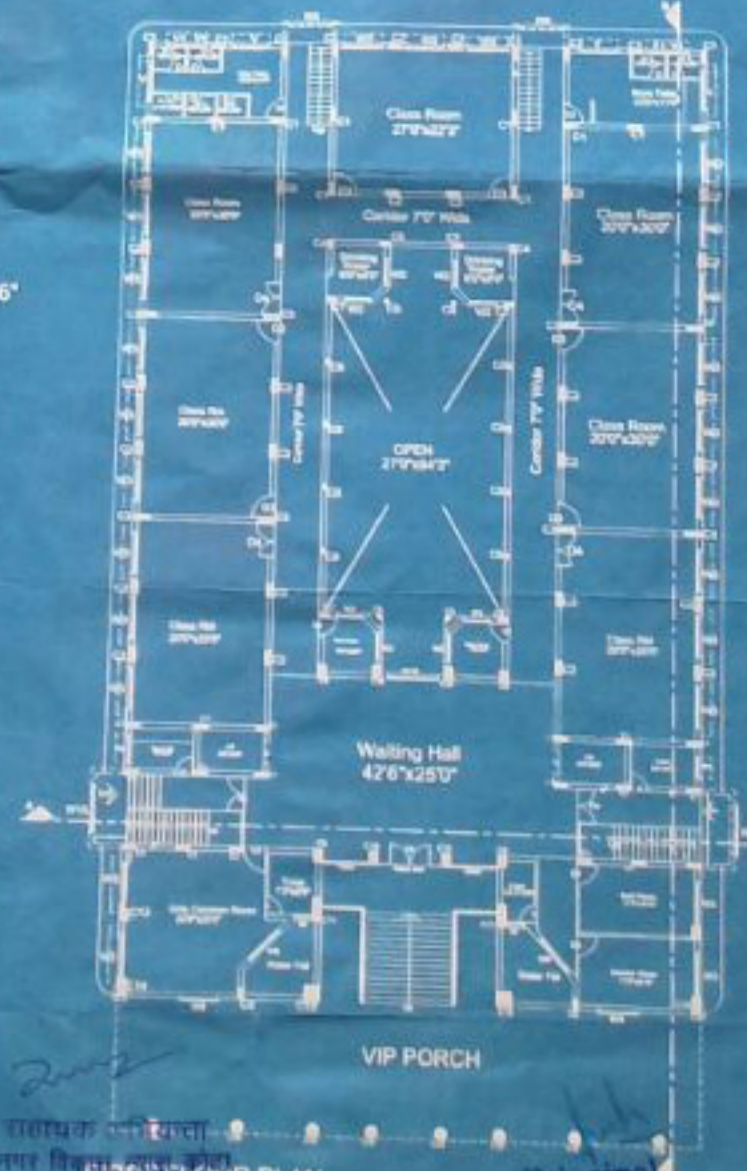

Existing Building Plan of Lzebra Girls College Course B.Sc ,B.A. run by Shreenath Edu. Society khasra. 55,56,91/1 situated at Rawat bhata Road Shivpura Kota

SHYAM NAGAR

GROUND FLOOR PLAN

EXTRA LAND

WEST ELEVATION

SECTION A-B

SECTION A-C

FIRST FLOOR PLAN

SECOND FLOOR PLAN

Principal
Lzebra Girls College, Kota
Main Street Shivpura, Kota

Total Land Area - 3983 Sqm.
Total Built up area Area - 3289.13 Sqmt.

ARCHITECT SIGNATURE & STAMP
COMPETENTIVE AUTHORITY SIGNATURE & STAMP
SOCIETY SIGNATURE & STAMP