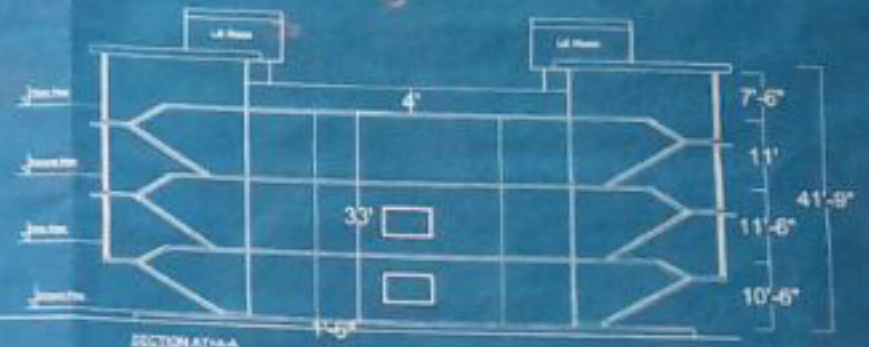

Existing Building Plan of Lzebra Girls College Course B.Sc ,B.A. run by Shreenath Edu. Society khasra. 55,56,91/1 situated at Rawat bhata Road Shivpura Kota

SHYAM NAGAR

GROUND FLOOR PLAN

EXTRA LAND

WEST ELEVATION

SECTION A-B

SECTION A-C

FIRST FLOOR PLAN

SECOND FLOOR PLAN

Principal
Lzebra Girls College, Kota
Main Street Shivpura, Kota

Total Land Area - 3983 Sqm.
Total Built up area Area - 3289.13 Sqmt.

ARCHITECT SIGNATURE & STAMP
COMPETENTIVE AUTHORITY SIGNATURE & STAMP
SOCIETY SIGNATURE & STAMP