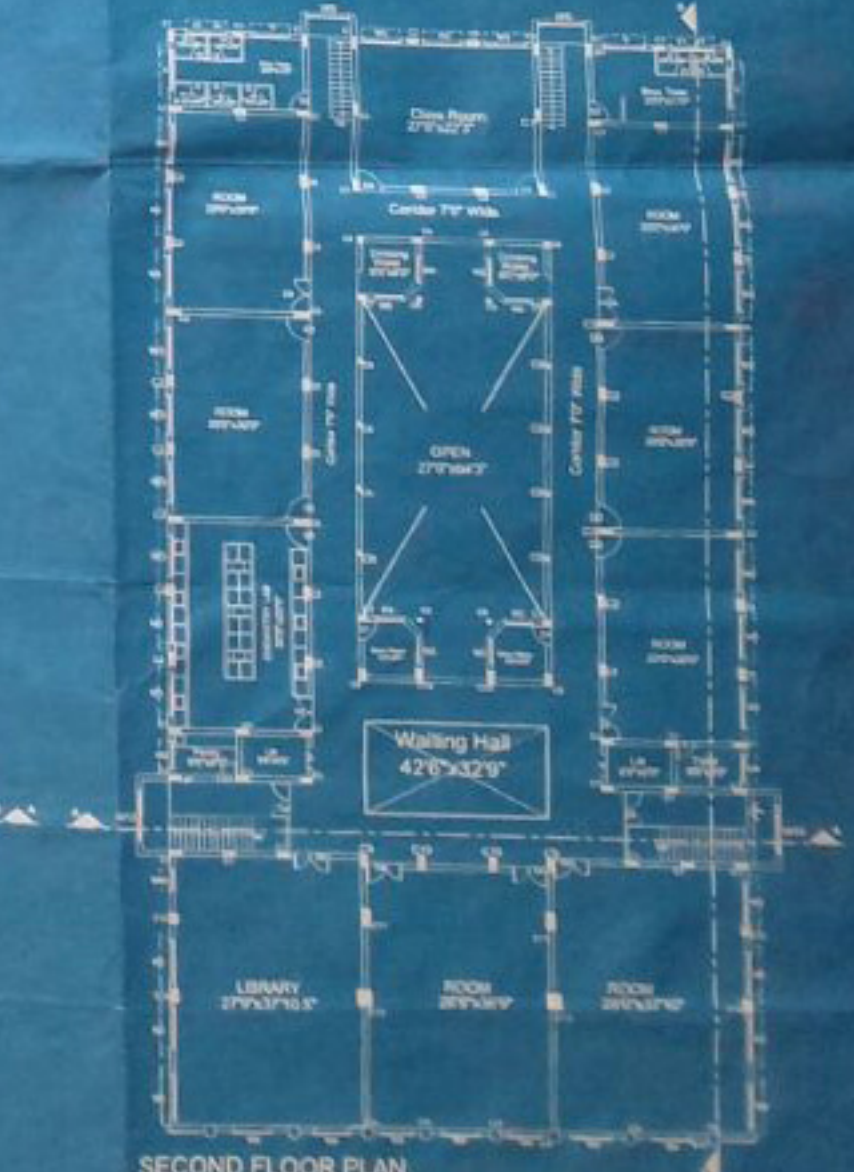

Existing Building Plan of Lzebra Girls College Course B.Sc ,B.A. run by Shreenath Edu. Society khasra. 55,56,91/1 situated at Rawat bhata Road Shivpura Kota

SHYAM NAGAR

GROUND FLOOR PLAN

EXTRA LAND

WEST ELEVATION

SECTION A-B

SECTION A-C

FIRST FLOOR PLAN

SECOND FLOOR PLAN

Principal
Lzebra Girls College, Kota
Main Street Shivpura, Kota

Total Land Area - 3983 Sqm.
Total Built up area Area - 3289.13 Sqmt.

ARCHITECT SIGNATURE & STAMP
COMPETENTIVE AUTHORITY SIGNATURE & STAMP
SOCIETY SIGNATURE & STAMP