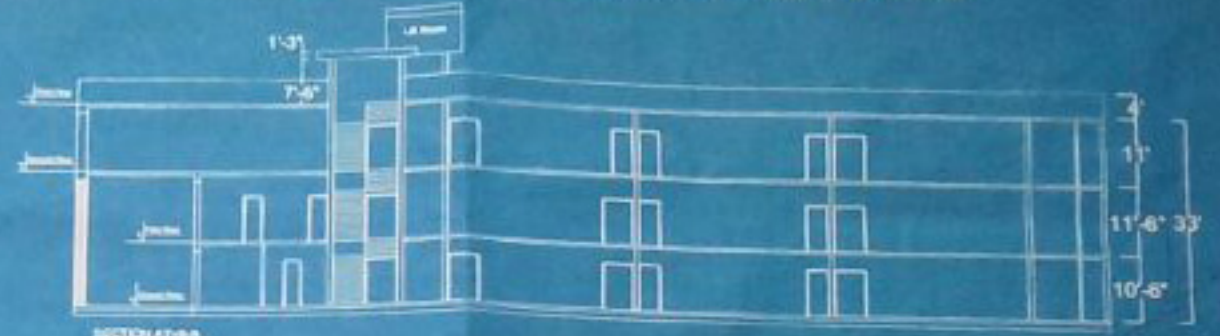

Existing Building Plan of Lzebra Girls College Course B.Sc ,B.A. run by Shreenath Edu. Society khasra. 55,56,91/1 situated at Rawat bhata Road Shivpura Kota

SHYAM NAGAR

GROUND FLOOR PLAN

EXTRA LAND

WEST ELEVATION

SECTION A-B

SECTION A-C

FIRST FLOOR PLAN

SECOND FLOOR PLAN

Principal
Lzebra Girls College, Kota
Main Street Shivpura, Kota

Total Land Area - 3983 Sqm.
Total Built up area Area - 3289.13 Sqmt.

ARCHITECT SIGNATURE & STAMP
COMPETENTIVE AUTHORITY SIGNATURE & STAMP
SOCIETY SIGNATURE & STAMP